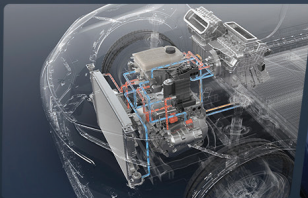

Visit Us

Scan Me

STARRAY EM-i

PHEV SUPER HYBRID

COMBINING BATTERY AND FUEL | RANGE UP TO 1.000+ KM

Wonder  Authorized  Dealer of Geely

46.50% THERMAL EFFICIENCY

TWO LUXURY THROUGH LIGHTS